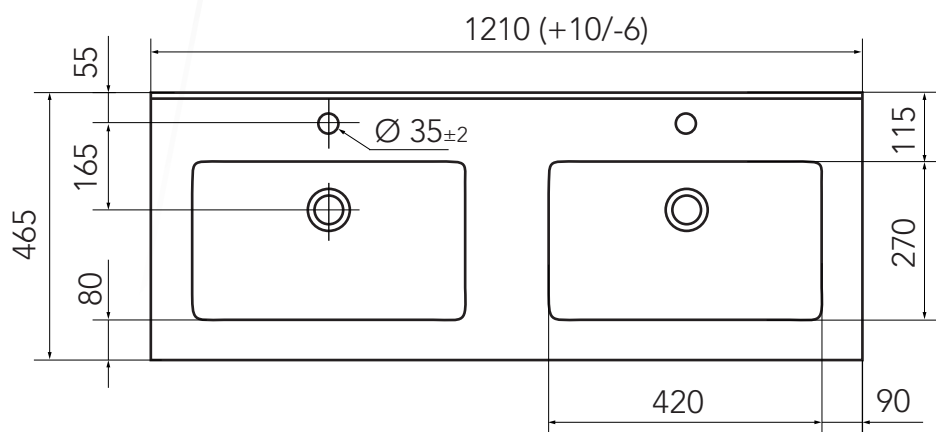

1200D

[mm] general tolerance: ± 5

customerservice@bathlife.se
bathlife.se

2022-09-06

bathlife®