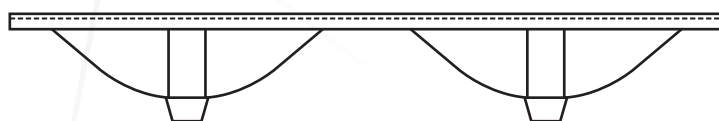

1200D

[mm] general tolerance: ± 5

customerservice@bathlife.se
bathlife.se

2022-09-06

bathlife®