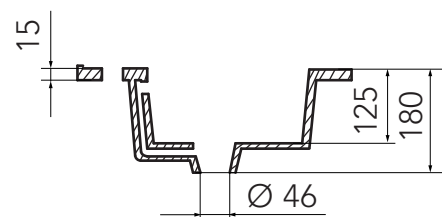

1200D

[mm] general tolerance: ± 5

customerservice@bathlife.se
bathlife.se

2022-09-06

bathlife®