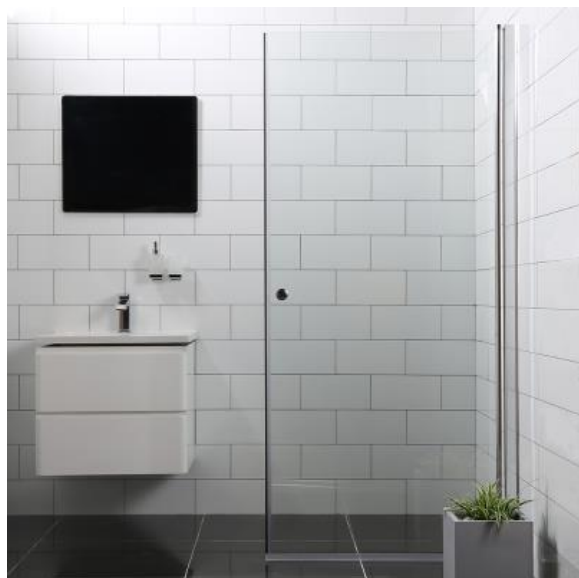

bathlife®

pdf.articlenumber 40728454

PDF.SPECIFICATION

productheader_atr_nr

EAN 7330027156408

productheader_prod_matt_vikt

Height (mm) 1900

Width 1000

Glass thickness (mm) 6

Net weight (kg) 29,5

productheader_mtrl_ytbeh

Main material Safety glass

Color Silver

productheader_stand_klassific

productheader_forp_matt_vikt

Package width (m) 0,060

Package height(m) 2,090

Package depth(m) 1,100

Package weight(kg) 33,000

productheader_ovr

Against the wall

DynamicPDF