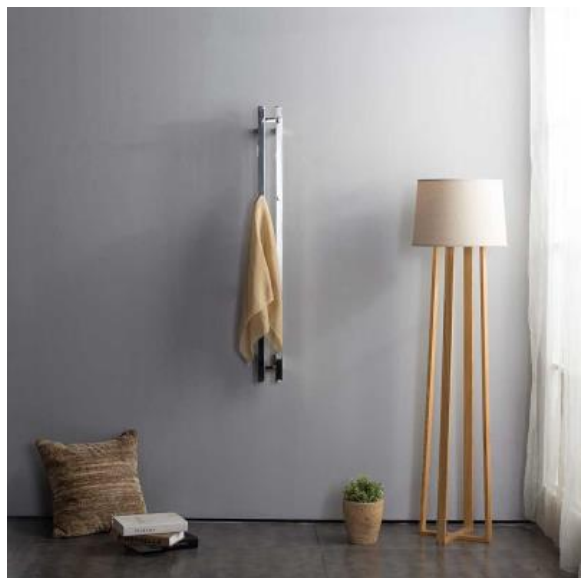

bathlife®

pdf.articlenumber 40733488

PDF.SPECIFICATION

productheader_atr_nr

EAN

7330027157061

productheader_prod_matt_vikt

Width

108

Depth (mm)

70

Height (mm)

1200

productheader_mtrl_ytbeh

Color

Silver

Surface finish

Glossy

Main material

Stainless steel

productheader_stand_klassific

productheader_forp_matt_vikt

Package height(m)

0,125

Package width (m)

1,220

Package depth(m)

0,070

Package weight(kg)

3,200

productheader_ovr

Heating

EI

Connection

Electric operation with cable

Yes

DynamicPDF