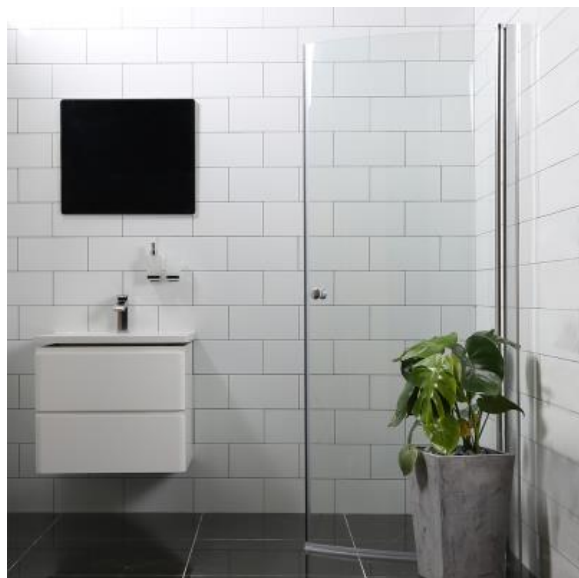

bathlife®

pdf.articlenumber 40728448

PDF.SPECIFICATION

productheader_atr_nr

EAN

7330027156354

productheader_prod_matt_vikt

Height (mm)

1900

Width

900

Glass thickness (mm)

6

Net weight (kg)

21,3

Left/right model

vansterhoger

productheader_mtrl_ytbeh

Main material

Safety glass

Color

Nickel

productheader_forp_matt_vikt

Package width (m)

0,060

Package height(m)

2,090

Package depth(m)

1,000

Package weight(kg)

24,300

productheader_ovr

Against the wall

DynamicPDF