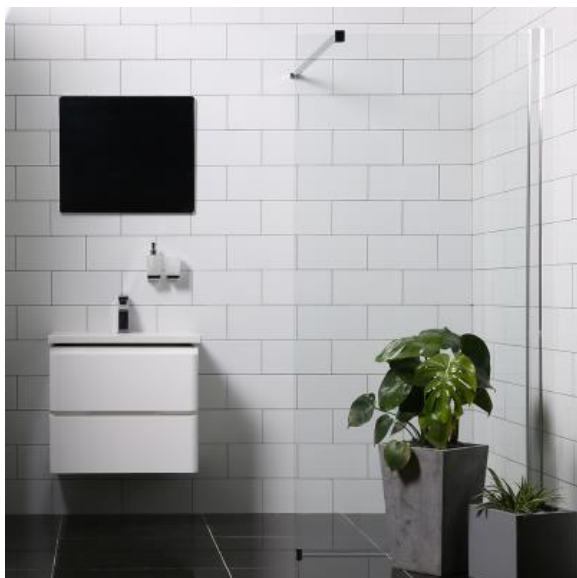

bathlife®

pdf.articlenumber 40728458

PDF.SPECIFICATION

productheader_atr_nr

EAN 7330027156439

productheader_prod_matt_vikt

Height (mm) 1900

Width 900

Glass thickness (mm) 6

Net weight (kg) 32

productheader_mtrl_ytbeh

Main material Safety glass

Glass Clear glass

Color Silver

productheader_stand_klassific

productheader_forp_matt_vikt