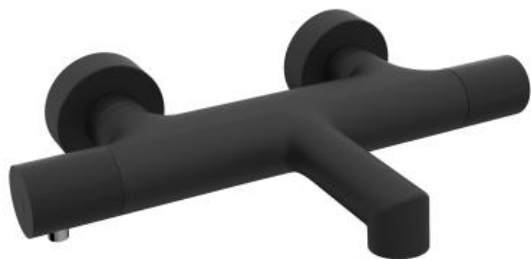

pdf.articlenumber 401053482

PDF.SPECIFICATION

productheader_atr_nr

EAN 7330027152318

productheader_prod_matt_vikt

C/C measure, mixer (mm) 150

Depth (mm) 200

Height (mm) 64

Width 294

productheader_ansi_matt

Connection mixer/shower bar (inch) Yes

productheader_mtrl_ytbeh

Color Black

Surface finish Matt

productheader_stand_klassific

productheader_forp_matt_vikt

Package width (m) 0,294

Package height(m) 0,064

Package depth(m) 0,200

Package weight(kg) 2,700

productheader_ovr

Thermostat Yes

DynamicPDF